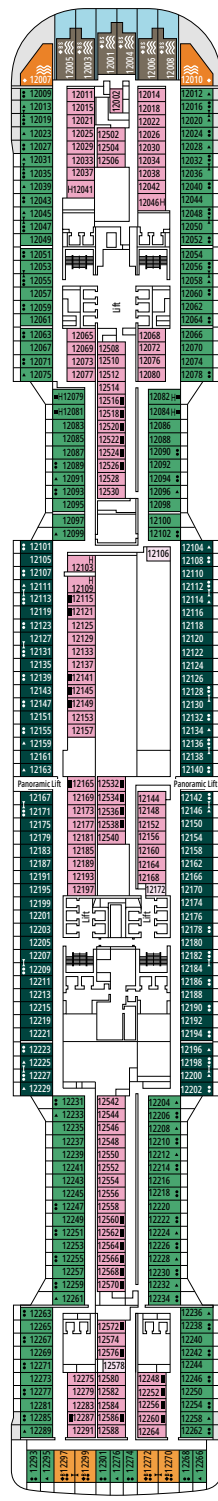

TV STUDIO & BAR

L'ATELIER DU VOYAGEUR

DECK 4
SAINT HELENA

DECK 5
ELBE RIVER

DECK 6
OCEAN CAY

DECK 7
GALÁPAGOS

DECK 8
MARION ISLAND

DELPHI THEATRE

MINI CLUB

DECK 9
BLUE BAY

DECK 10
ROSS SEA

DECK 11
FERNANDO DE NORONHA

DECK 12
RAPA NUI

DECK 13
ZAKYNTHOS

TEENS CLUB

INFINITY BAR

DECK 14
GOLFE DU MORBIHAN

DECK 15
CINQUE TERRE

DECK 16
GREAT BARRIER REEF

DECK 18
PORTUGUESE ISLAND

DECK 19
PALAU