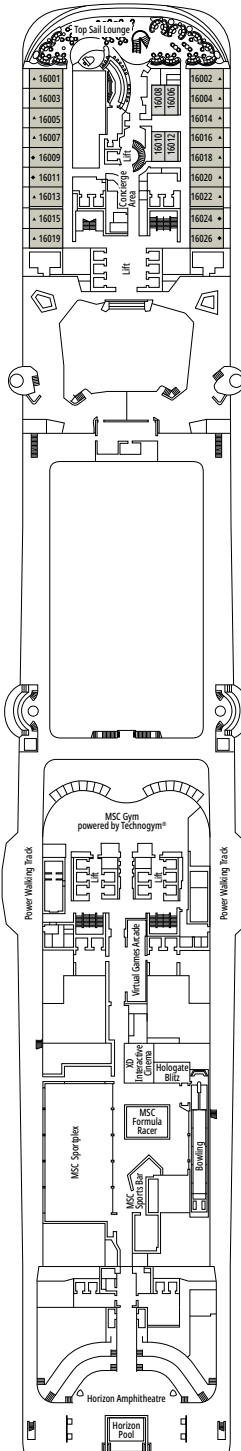

TV STUDIO & BAR

L'ATELIER DU VOYAGEUR

DECK 4
SAINT HELENA

DECK 5
ELBE RIVER

DECK 6
OCEAN CAY

DECK 7
GALÁPAGOS

DECK 8
MARION ISLAND

DELPHI THEATRE

MINI CLUB

DECK 9
BLUE BAY

DECK 10
ROSS SEA

DECK 11
FERNANDO DE NORONHA

DECK 12
RAPA NUI

DECK 13
ZAKYNTHOS

TEENS CLUB

INFINITY BAR

DECK 14
GOLFE DU MORBIHAN

DECK 15
CINQUE TERRE

DECK 16
GREAT BARRIER REEF

DECK 18
PORTUGUESE ISLAND

DECK 19
PALAU