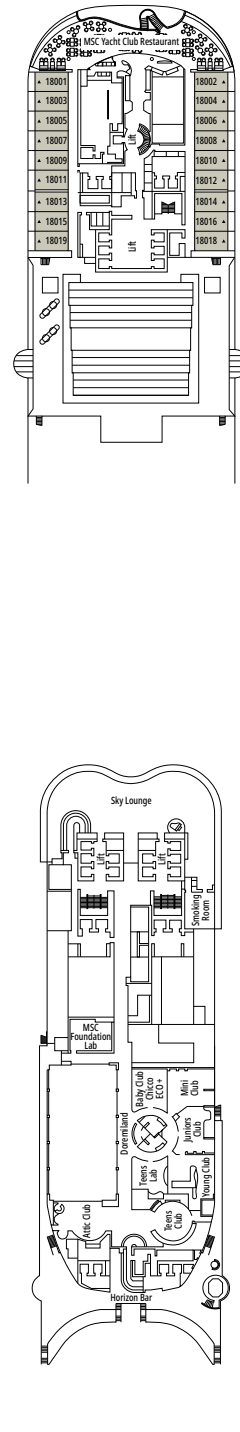

TV STUDIO & BAR

L'ATELIER DU VOYAGEUR

DECK 4
SAINT HELENA

DECK 5
ELBE RIVER

DECK 6
OCEAN CAY

DECK 7
GALÁPAGOS

DECK 8
MARION ISLAND

DELPHI THEATRE

MINI CLUB

DECK 9
BLUE BAY

DECK 10
ROSS SEA

DECK 11
FERNANDO DE NORONHA

DECK 12
RAPA NUI

DECK 13
ZAKYNTHOS

TEENS CLUB

INFINITY BAR

DECK 14
GOLFE DU MORBIHAN

DECK 15
CINQUE TERRE

DECK 16
GREAT BARRIER REEF

DECK 18
PORTUGUESE ISLAND

DECK 19
PALAU