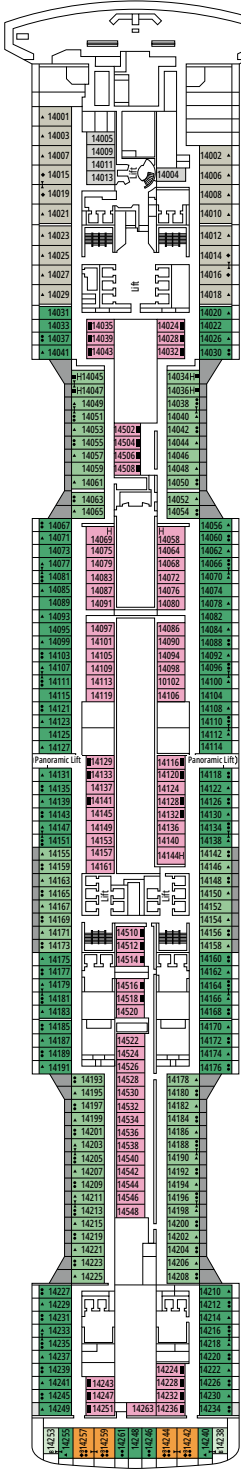

TV STUDIO & BAR

L'ATELIER DU VOYAGEUR

DECK 4
SAINT HELENA

DECK 5
ELBE RIVER

DECK 6
OCEAN CAY

DECK 7
GALÁPAGOS

DECK 8
MARION ISLAND

DELPHI THEATRE

MINI CLUB

DECK 9
BLUE BAY

DECK 10
ROSS SEA

DECK 11
FERNANDO DE NORONHA

DECK 12
RAPA NUI

DECK 13
ZAKYNTHOS

TEENS CLUB

INFINITY BAR

DECK 14
GOLFE DU MORBIHAN

DECK 15
CINQUE TERRE

DECK 16
GREAT BARRIER REEF

DECK 18
PORTUGUESE ISLAND

DECK 19
PALAU