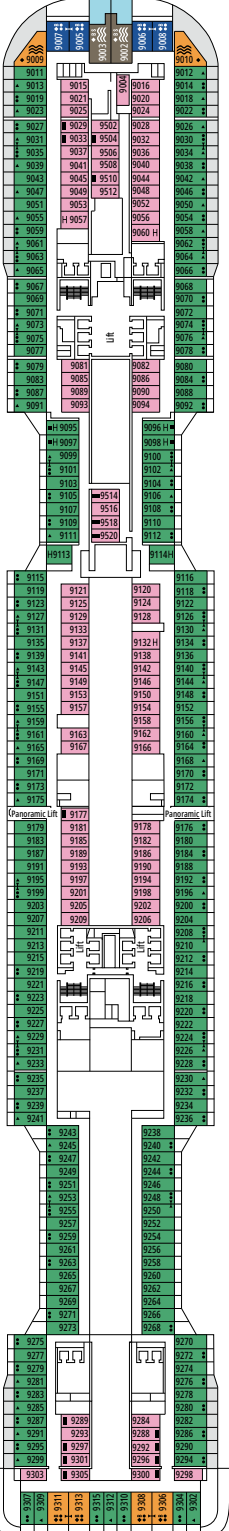

TV STUDIO & BAR

L'ATELIER DU VOYAGEUR

DECK 4
SAINT HELENA

DECK 5
ELBE RIVER

DECK 6
OCEAN CAY

DECK 7
GALÁPAGOS

DECK 8
MARION ISLAND

DELPHI THEATRE

MINI CLUB

DECK 9
BLUE BAY

DECK 10
ROSS SEA

DECK 11
FERNANDO DE NORONHA

DECK 12
RAPA NUI

DECK 13
ZAKYNTHOS

TEENS CLUB

INFINITY BAR

DECK 14
GOLFE DU MORBIHAN

DECK 15
CINQUE TERRE

DECK 16
GREAT BARRIER REEF

DECK 18
PORTUGUESE ISLAND

DECK 19
PALAU