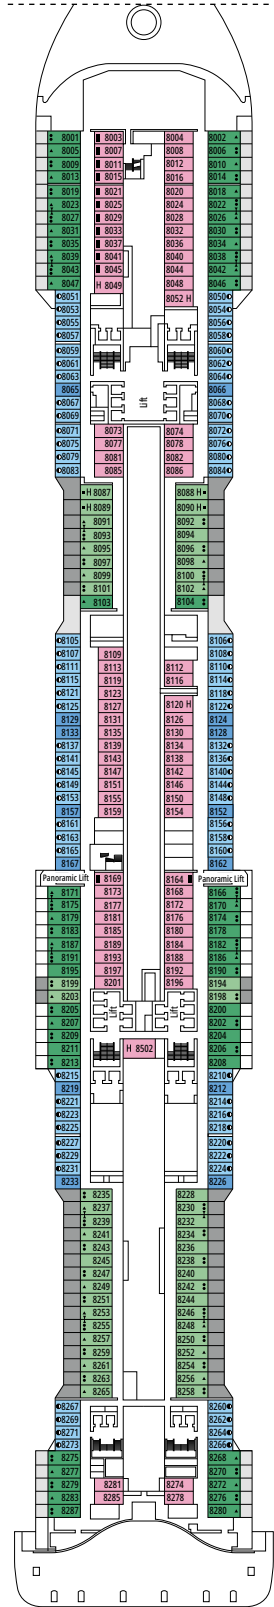

TV STUDIO & BAR

L'ATELIER DU VOYAGEUR

DECK 4
SAINT HELENA

DECK 5
ELBE RIVER

DECK 6
OCEAN CAY

DECK 7
GALÁPAGOS

DECK 8
MARION ISLAND

DELPHI THEATRE

MINI CLUB

DECK 9
BLUE BAY

DECK 10
ROSS SEA

DECK 11
FERNANDO DE NORONHA

DECK 12
RAPA NUI

DECK 13
ZAKYNTHOS

TEENS CLUB

INFINITY BAR

DECK 14
GOLFE DU MORBIHAN

DECK 15
CINQUE TERRE

DECK 16
GREAT BARRIER REEF

DECK 18
PORTUGUESE ISLAND

DECK 19
PALAU