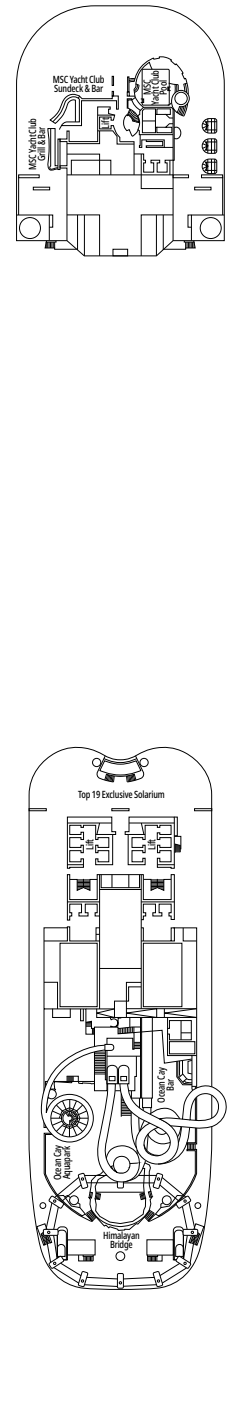

TV STUDIO & BAR

L'ATELIER DU VOYAGEUR

DECK 4
SAINT HELENA

DECK 5
ELBE RIVER

DECK 6
OCEAN CAY

DECK 7
GALÁPAGOS

DECK 8
MARION ISLAND

DELPHI THEATRE

MINI CLUB

DECK 9
BLUE BAY

DECK 10
ROSS SEA

DECK 11
FERNANDO DE NORONHA

DECK 12
RAPA NUI

DECK 13
ZAKYNTHOS

TEENS CLUB

INFINITY BAR

DECK 14
GOLFE DU MORBIHAN

DECK 15
CINQUE TERRE

DECK 16
GREAT BARRIER REEF

DECK 18
PORTUGUESE ISLAND

DECK 19
PALAU