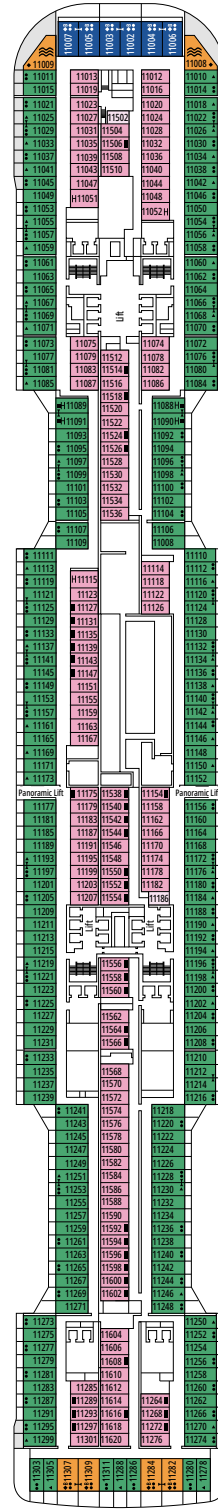

TV STUDIO & BAR

L'ATELIER DU VOYAGEUR

DECK 4
SAINT HELENA

DECK 5
ELBE RIVER

DECK 6
OCEAN CAY

DECK 7
GALÁPAGOS

DECK 8
MARION ISLAND

DELPHI THEATRE

MINI CLUB

DECK 9
BLUE BAY

DECK 10
ROSS SEA

DECK 11
FERNANDO DE NORONHA

DECK 12
RAPA NUI

DECK 13
ZAKYNTHOS

TEENS CLUB

INFINITY BAR

DECK 14
GOLFE DU MORBIHAN

DECK 15
CINQUE TERRE

DECK 16
GREAT BARRIER REEF

DECK 18
PORTUGUESE ISLAND

DECK 19
PALAU