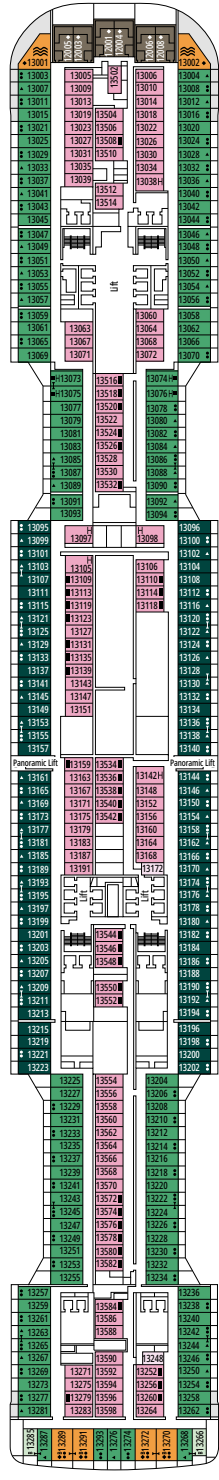

TV STUDIO & BAR

L'ATELIER DU VOYAGEUR

DECK 4
SAINT HELENA

DECK 5
ELBE RIVER

DECK 6
OCEAN CAY

DECK 7
GALÁPAGOS

DECK 8
MARION ISLAND

DELPHI THEATRE

MINI CLUB

DECK 9
BLUE BAY

DECK 10
ROSS SEA

DECK 11
FERNANDO DE NORONHA

DECK 12
RAPA NUI

DECK 13
ZAKYNTHOS

TEENS CLUB

INFINITY BAR

DECK 14
GOLFE DU MORBIHAN

DECK 15
CINQUE TERRE

DECK 16
GREAT BARRIER REEF

DECK 18
PORTUGUESE ISLAND

DECK 19
PALAU