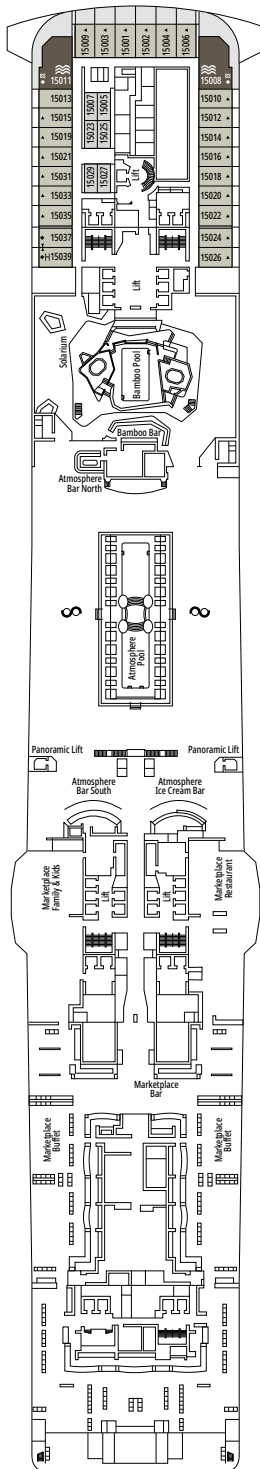

TV STUDIO & BAR

L'ATELIER DU VOYAGEUR

DECK 4
SAINT HELENA

DECK 5
ELBE RIVER

DECK 6
OCEAN CAY

DECK 7
GALÁPAGOS

DECK 8
MARION ISLAND

DELPHI THEATRE

MINI CLUB

DECK 9
BLUE BAY

DECK 10
ROSS SEA

DECK 11
FERNANDO DE NORONHA

DECK 12
RAPA NUI

DECK 13
ZAKYNTHOS

TEENS CLUB

INFINITY BAR

DECK 14
GOLFE DU MORBIHAN

DECK 15
CINQUE TERRE

DECK 16
GREAT BARRIER REEF

DECK 18
PORTUGUESE ISLAND

DECK 19
PALAU