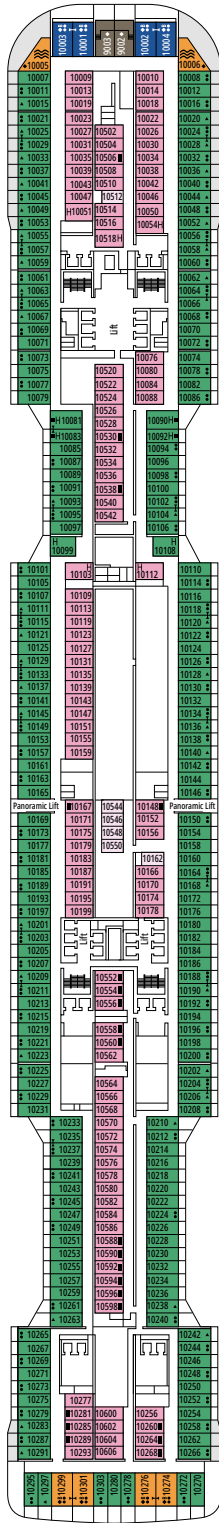

TV STUDIO & BAR

L'ATELIER DU VOYAGEUR

DECK 4
SAINT HELENA

DECK 5
ELBE RIVER

DECK 6
OCEAN CAY

DECK 7
GALÁPAGOS

DECK 8
MARION ISLAND

DELPHI THEATRE

MINI CLUB

DECK 9
BLUE BAY

DECK 10
ROSS SEA

DECK 11
FERNANDO DE NORONHA

DECK 12
RAPA NUI

DECK 13
ZAKYNTHOS

TEENS CLUB

INFINITY BAR

DECK 14
GOLFE DU MORBIHAN

DECK 15
CINQUE TERRE

DECK 16
GREAT BARRIER REEF

DECK 18
PORTUGUESE ISLAND

DECK 19
PALAU