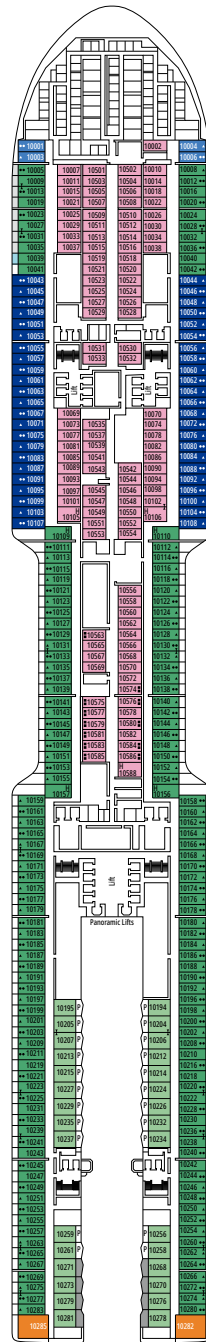

WORLD GALLERIA

MSC LUNA PARK ARENA

DECK 4  
OSLO

DECK 5  
BERLIN

DECK 6  
ROME

DECK 7  
LONDON

DECK 8  
MADRID

LA FOGLIA RESTAURANT

RAJ POLO TEA HOUSE

DECK 9  
DUBLIN

DECK 10  
VIENNA

DECK 11  
STOCKHOLM

DECK 12  
COPENHAGEN

DECK 14  
PRAGUE

DECK 15  
BRUSSELS

BOTANIC GARDEN POOL

MSC YACHT CLUB RESTAURANT

DECK 16  
BERN

DECK 18  
ATHENS

DECK 19  
PARIS

DECK 20  
LISBON

DECK 21  
VALLETTA

DECK 22  
AMSTERDAM