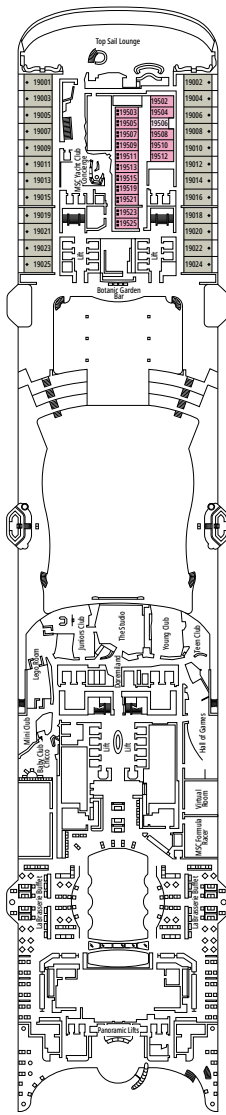

WORLD GALLERIA

MSC LUNA PARK ARENA

DECK 4  
OSLO

DECK 5  
BERLIN

DECK 6  
ROME

DECK 7  
LONDON

DECK 8  
MADRID

LA FOGLIA RESTAURANT

RAJ POLO TEA HOUSE

DECK 9  
DUBLIN

DECK 10  
VIENNA

DECK 11  
STOCKHOLM

DECK 12  
COPENHAGEN

DECK 14  
PRAGUE

DECK 15  
BRUSSELS

BOTANIC GARDEN POOL

MSC YACHT CLUB RESTAURANT

DECK 16  
BERN

DECK 18  
ATHENS

DECK 19  
PARIS

DECK 20  
LISBON

DECK 21  
VALLETTA

DECK 22  
AMSTERDAM