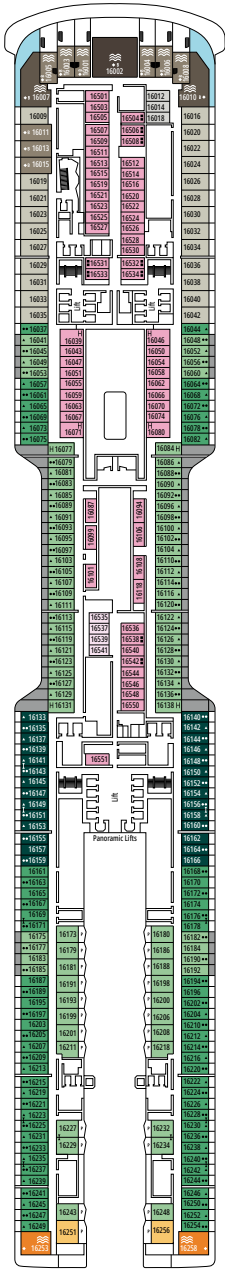

WORLD GALLERIA

MSC LUNA PARK ARENA

DECK 4  
OSLO

DECK 5  
BERLIN

DECK 6  
ROME

DECK 7  
LONDON

DECK 8  
MADRID

LA FOGLIA RESTAURANT

RAJ POLO TEA HOUSE

DECK 9  
DUBLIN

DECK 10  
VIENNA

DECK 11  
STOCKHOLM

DECK 12  
COPENHAGEN

DECK 14  
PRAGUE

DECK 15  
BRUSSELS

BOTANIC GARDEN POOL

MSC YACHT CLUB RESTAURANT

DECK 16  
BERN

DECK 18  
ATHENS

DECK 19  
PARIS

DECK 20  
LISBON

DECK 21  
VALLETTA

DECK 22  
AMSTERDAM