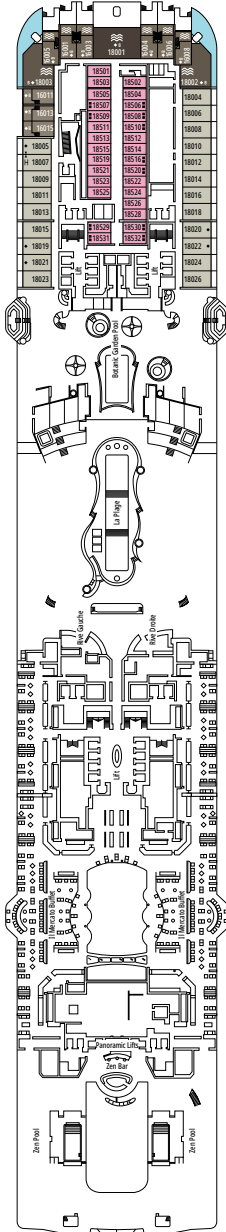

WORLD GALLERIA

MSC LUNA PARK ARENA

DECK 4  
OSLO

DECK 5  
BERLIN

DECK 6  
ROME

DECK 7  
LONDON

DECK 8  
MADRID

LA FOGLIA RESTAURANT

RAJ POLO TEA HOUSE

DECK 9  
DUBLIN

DECK 10  
VIENNA

DECK 11  
STOCKHOLM

DECK 12  
COPENHAGEN

DECK 14  
PRAGUE

DECK 15  
BRUSSELS

BOTANIC GARDEN POOL

MSC YACHT CLUB RESTAURANT

DECK 16  
BERN

DECK 18  
ATHENS

DECK 19  
PARIS

DECK 20  
LISBON

DECK 21  
VALLETTA

DECK 22  
AMSTERDAM