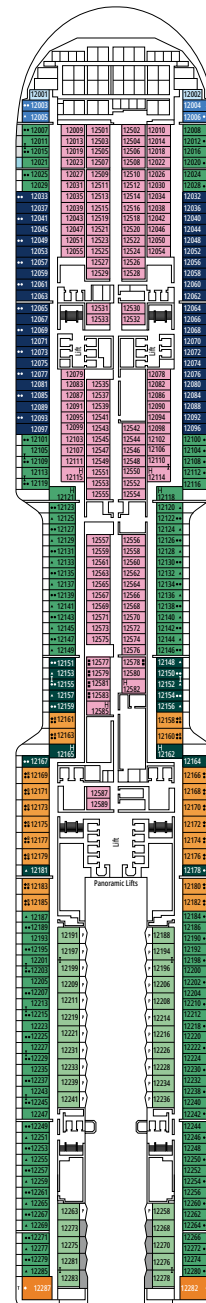

WORLD GALLERIA

MSC LUNA PARK ARENA

DECK 4  
OSLO

DECK 5  
BERLIN

DECK 6  
ROME

DECK 7  
LONDON

DECK 8  
MADRID

LA FOGLIA RESTAURANT

RAJ POLO TEA HOUSE

DECK 9  
DUBLIN

DECK 10  
VIENNA

DECK 11  
STOCKHOLM

DECK 12  
COPENHAGEN

DECK 14  
PRAGUE

DECK 15  
BRUSSELS

BOTANIC GARDEN POOL

MSC YACHT CLUB RESTAURANT

DECK 16  
BERN

DECK 18  
ATHENS

DECK 19  
PARIS

DECK 20  
LISBON

DECK 21  
VALLETTA

DECK 22  
AMSTERDAM