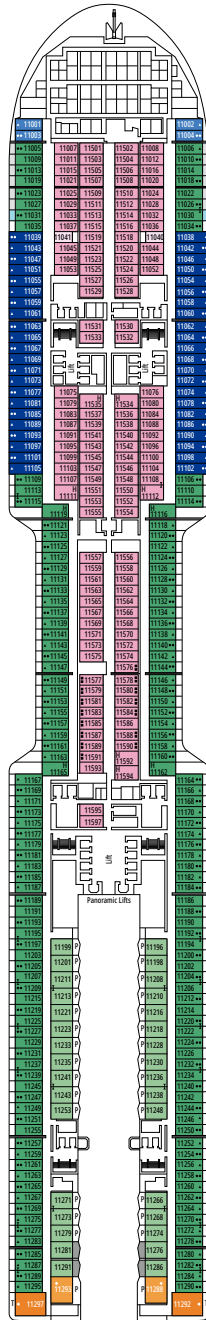

WORLD GALLERIA

MSC LUNA PARK ARENA

DECK 4  
OSLO

DECK 5  
BERLIN

DECK 6  
ROME

DECK 7  
LONDON

DECK 8  
MADRID

LA FOGLIA RESTAURANT

RAJ POLO TEA HOUSE

DECK 9  
DUBLIN

DECK 10  
VIENNA

DECK 11  
STOCKHOLM

DECK 12  
COPENHAGEN

DECK 14  
PRAGUE

DECK 15  
BRUSSELS

BOTANIC GARDEN POOL

MSC YACHT CLUB RESTAURANT

DECK 16  
BERN

DECK 18  
ATHENS

DECK 19  
PARIS

DECK 20  
LISBON

DECK 21  
VALLETTA

DECK 22  
AMSTERDAM