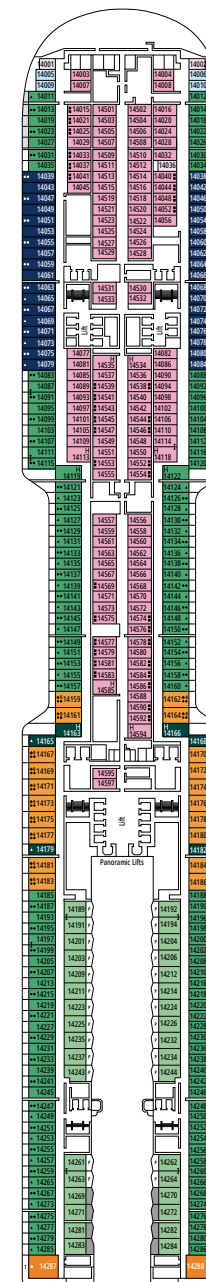

WORLD GALLERIA

MSC LUNA PARK ARENA

DECK 4  
OSLO

DECK 5  
BERLIN

DECK 6  
ROME

DECK 7  
LONDON

DECK 8  
MADRID

LA FOGLIA RESTAURANT

RAJ POLO TEA HOUSE

DECK 9  
DUBLIN

DECK 10  
VIENNA

DECK 11  
STOCKHOLM

DECK 12  
COPENHAGEN

DECK 14  
PRAGUE

DECK 15  
BRUSSELS

BOTANIC GARDEN POOL

MSC YACHT CLUB RESTAURANT

DECK 16  
BERN

DECK 18  
ATHENS

DECK 19  
PARIS

DECK 20  
LISBON

DECK 21  
VALLETTA

DECK 22  
AMSTERDAM