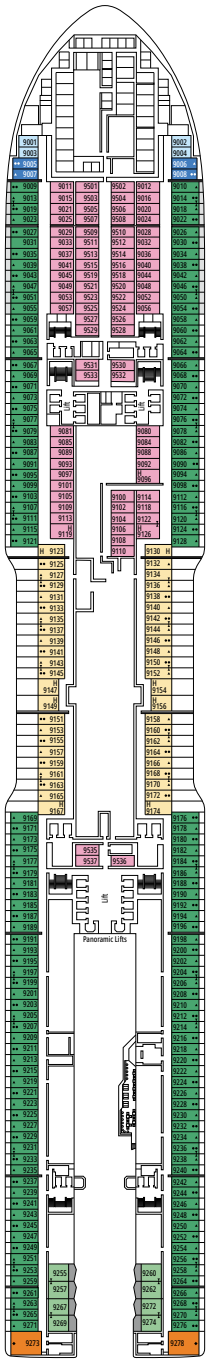

WORLD GALLERIA

MSC LUNA PARK ARENA

DECK 4  
OSLO

DECK 5  
BERLIN

DECK 6  
ROME

DECK 7  
LONDON

DECK 8  
MADRID

LA FOGLIA RESTAURANT

RAJ POLO TEA HOUSE

DECK 9  
DUBLIN

DECK 10  
VIENNA

DECK 11  
STOCKHOLM

DECK 12  
COPENHAGEN

DECK 14  
PRAGUE

DECK 15  
BRUSSELS

BOTANIC GARDEN POOL

MSC YACHT CLUB RESTAURANT

DECK 16  
BERN

DECK 18  
ATHENS

DECK 19  
PARIS

DECK 20  
LISBON

DECK 21  
VALLETTA

DECK 22  
AMSTERDAM