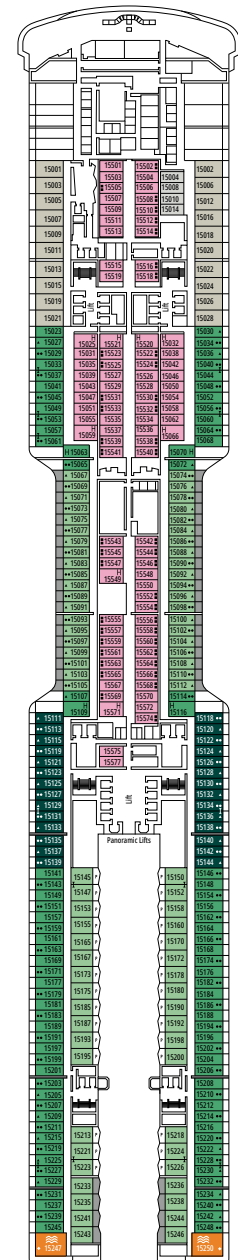

WORLD GALLERIA

MSC LUNA PARK ARENA

DECK 4  
OSLO

DECK 5  
BERLIN

DECK 6  
ROME

DECK 7  
LONDON

DECK 8  
MADRID

LA FOGLIA RESTAURANT

RAJ POLO TEA HOUSE

DECK 9  
DUBLIN

DECK 10  
VIENNA

DECK 11  
STOCKHOLM

DECK 12  
COPENHAGEN

DECK 14  
PRAGUE

DECK 15  
BRUSSELS

BOTANIC GARDEN POOL

MSC YACHT CLUB RESTAURANT

DECK 16  
BERN

DECK 18  
ATHENS

DECK 19  
PARIS

DECK 20  
LISBON

DECK 21  
VALLETTA

DECK 22  
AMSTERDAM