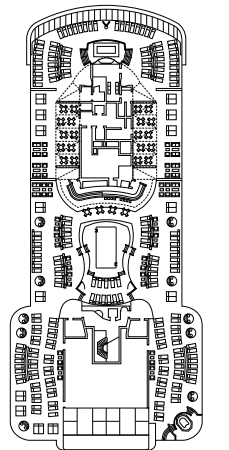

BOULEVARD DU CABARET

BUTCHER'S CUT

DECK 4
FAROL DA BARRA

DECK 5
TORRE DE HÉRCULES

DECK 6
GREEN POINT

DECK 7
NUGGET POINT

DECK 8
OCEAN CAY

BROOKLYN CAFÉ

BRIDGE OF SIGHS

DECK 9
PEGGY'S POINT

DECK 10
CHANIA

DECK 11
SANTA MARTA

DECK 12
START POINT

DECK 13
ROTES KLIFF

DECK 14
SAN JUAN DEL SALVAMENTO

SKY BAR

LONG ISLAND POOL

DECK 15
CAPE BYRON

DECK 16
BOSTON LIGHT

DECK 18
BELL ROCK

DECK 19
LANTERNA DI GENOVA

DECK 20
LA JUMENT