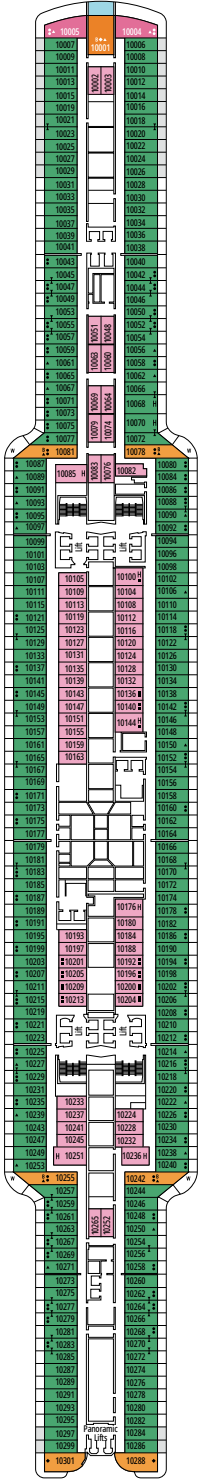

BOULEVARD DU CABARET

BUTCHER'S CUT

DECK 4
FAROL DA BARRA

DECK 5
TORRE DE HÉRCULES

DECK 6
GREEN POINT

DECK 7
NUGGET POINT

DECK 8
OCEAN CAY

BROOKLYN CAFÉ

BRIDGE OF SIGHS

DECK 9
PEGGY'S POINT

DECK 10
CHANIA

DECK 11
SANTA MARTA

DECK 12
START POINT

DECK 13
ROTES KLIFF

DECK 14
SAN JUAN DEL SALVAMENTO

SKY BAR

LONG ISLAND POOL

DECK 15
CAPE BYRON

DECK 16
BOSTON LIGHT

DECK 18
BELL ROCK

DECK 19
LANTERNA DI GENOVA

DECK 20
LA JUMENT