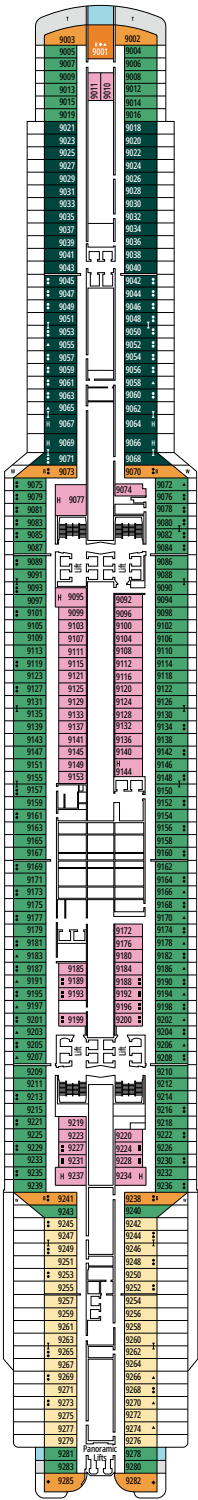

BOULEVARD DU CABARET

BUTCHER'S CUT

DECK 4
FAROL DA BARRA

DECK 5
TORRE DE HÉRCULES

DECK 6
GREEN POINT

DECK 7
NUGGET POINT

DECK 8
OCEAN CAY

BROOKLYN CAFÉ

BRIDGE OF SIGHS

DECK 9
PEGGY'S POINT

DECK 10
CHANIA

DECK 11
SANTA MARTA

DECK 12
START POINT

DECK 13
ROTES KLIFF

DECK 14
SAN JUAN DEL SALVAMENTO

SKY BAR

LONG ISLAND POOL

DECK 15
CAPE BYRON

DECK 16
BOSTON LIGHT

DECK 18
BELL ROCK

DECK 19
LANTERNA DI GENOVA

DECK 20
LA JUMENT