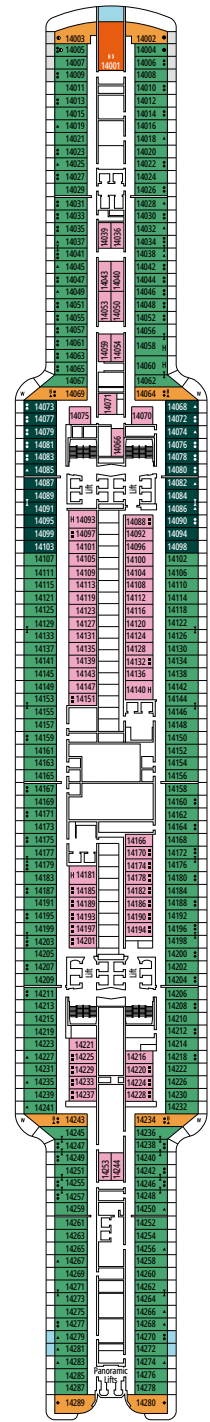

BOULEVARD DU CABARET

BUTCHER'S CUT

DECK 4
FAROL DA BARRA

DECK 5
TORRE DE HÉRCULES

DECK 6
GREEN POINT

DECK 7
NUGGET POINT

DECK 8
OCEAN CAY

BROOKLYN CAFÉ

BRIDGE OF SIGHS

DECK 9
PEGGY'S POINT

DECK 10
CHANIA

DECK 11
SANTA MARTA

DECK 12
START POINT

DECK 13
ROTES KLIFF

DECK 14
SAN JUAN DEL SALVAMENTO

SKY BAR

LONG ISLAND POOL

DECK 15
CAPE BYRON

DECK 16
BOSTON LIGHT

DECK 18
BELL ROCK

DECK 19
LANTERNA DI GENOVA

DECK 20
LA JUMENT