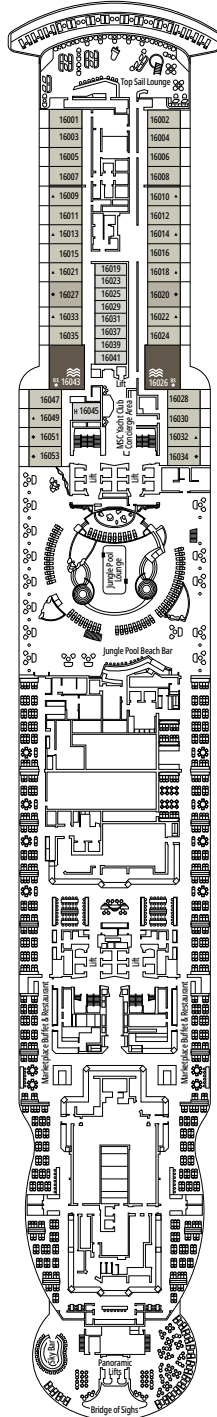

BOULEVARD DU CABARET

BUTCHER'S CUT

DECK 4
FAROL DA BARRA

DECK 5
TORRE DE HÉRCULES

DECK 6
GREEN POINT

DECK 7
NUGGET POINT

DECK 8
OCEAN CAY

BROOKLYN CAFÉ

BRIDGE OF SIGHS

DECK 9
PEGGY'S POINT

DECK 10
CHANIA

DECK 11
SANTA MARTA

DECK 12
START POINT

DECK 13
ROTES KLIFF

DECK 14
SAN JUAN DEL SALVAMENTO

SKY BAR

LONG ISLAND POOL

DECK 15
CAPE BYRON

DECK 16
BOSTON LIGHT

DECK 18
BELL ROCK

DECK 19
LANTERNA DI GENOVA

DECK 20
LA JUMENT