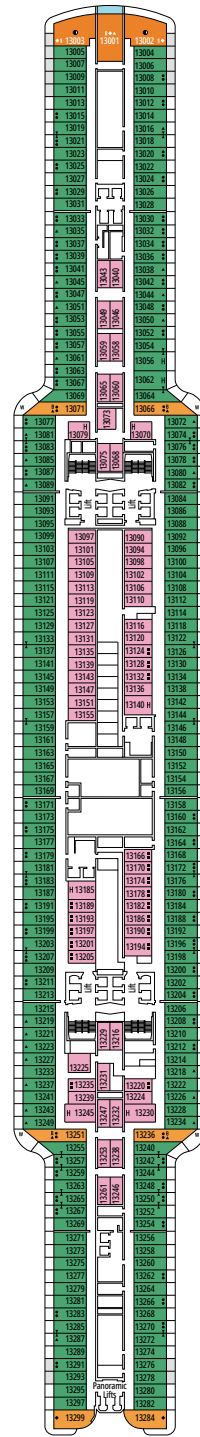

BOULEVARD DU CABARET

BUTCHER'S CUT

DECK 4
FAROL DA BARRA

DECK 5
TORRE DE HÉRCULES

DECK 6
GREEN POINT

DECK 7
NUGGET POINT

DECK 8
OCEAN CAY

BROOKLYN CAFÉ

BRIDGE OF SIGHS

DECK 9
PEGGY'S POINT

DECK 10
CHANIA

DECK 11
SANTA MARTA

DECK 12
START POINT

DECK 13
ROTES KLIFF

DECK 14
SAN JUAN DEL SALVAMENTO

SKY BAR

LONG ISLAND POOL

DECK 15
CAPE BYRON

DECK 16
BOSTON LIGHT

DECK 18
BELL ROCK

DECK 19
LANTERNA DI GENOVA

DECK 20
LA JUMENT