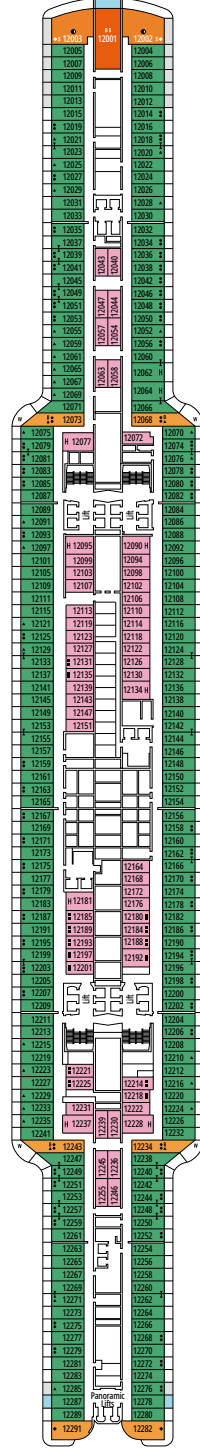

BOULEVARD DU CABARET

BUTCHER'S CUT

DECK 4
FAROL DA BARRA

DECK 5
TORRE DE HÉRCULES

DECK 6
GREEN POINT

DECK 7
NUGGET POINT

DECK 8
OCEAN CAY

BROOKLYN CAFÉ

BRIDGE OF SIGHS

DECK 9
PEGGY'S POINT

DECK 10
CHANIA

DECK 11
SANTA MARTA

DECK 12
START POINT

DECK 13
ROTES KLIFF

DECK 14
SAN JUAN DEL SALVAMENTO

SKY BAR

LONG ISLAND POOL

DECK 15
CAPE BYRON

DECK 16
BOSTON LIGHT

DECK 18
BELL ROCK

DECK 19
LANTERNA DI GENOVA

DECK 20
LA JUMENT