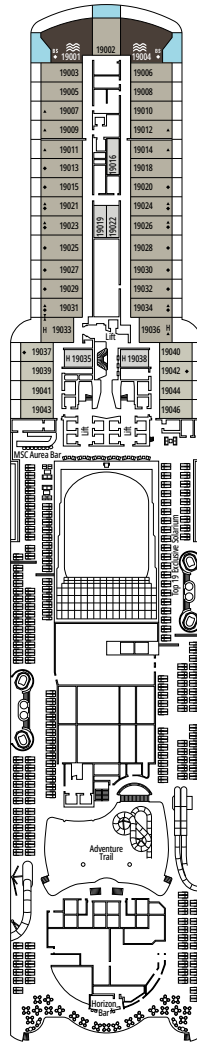

BOULEVARD DU CABARET

BUTCHER'S CUT

DECK 4
FAROL DA BARRA

DECK 5
TORRE DE HÉRCULES

DECK 6
GREEN POINT

DECK 7
NUGGET POINT

DECK 8
OCEAN CAY

BROOKLYN CAFÉ

BRIDGE OF SIGHS

DECK 9
PEGGY'S POINT

DECK 10
CHANIA

DECK 11
SANTA MARTA

DECK 12
START POINT

DECK 13
ROTES KLIFF

DECK 14
SAN JUAN DEL SALVAMENTO

SKY BAR

LONG ISLAND POOL

DECK 15
CAPE BYRON

DECK 16
BOSTON LIGHT

DECK 18
BELL ROCK

DECK 19
LANTERNA DI GENOVA

DECK 20
LA JUMENT