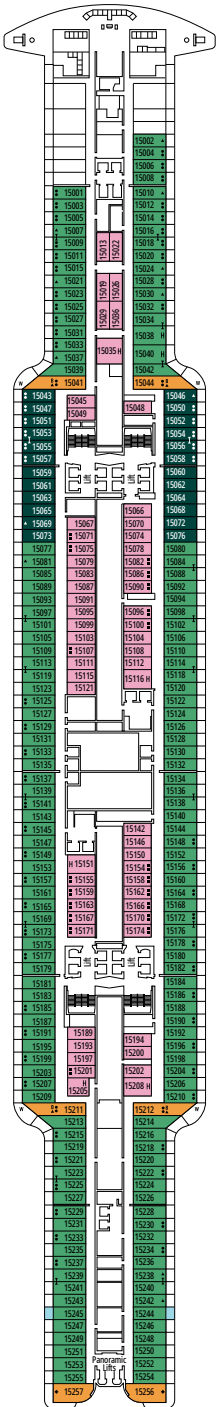

BOULEVARD DU CABARET

BUTCHER'S CUT

DECK 4
FAROL DA BARRA

DECK 5
TORRE DE HÉRCULES

DECK 6
GREEN POINT

DECK 7
NUGGET POINT

DECK 8
OCEAN CAY

BROOKLYN CAFÉ

BRIDGE OF SIGHS

DECK 9
PEGGY'S POINT

DECK 10
CHANIA

DECK 11
SANTA MARTA

DECK 12
START POINT

DECK 13
ROTES KLIFF

DECK 14
SAN JUAN DEL SALVAMENTO

SKY BAR

LONG ISLAND POOL

DECK 15
CAPE BYRON

DECK 16
BOSTON LIGHT

DECK 18
BELL ROCK

DECK 19
LANTERNA DI GENOVA

DECK 20
LA JUMENT