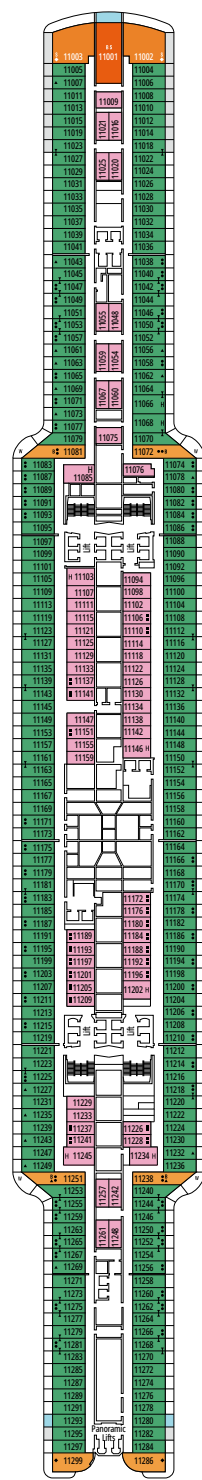

BOULEVARD DU CABARET

BUTCHER'S CUT

DECK 4
FAROL DA BARRA

DECK 5
TORRE DE HÉRCULES

DECK 6
GREEN POINT

DECK 7
NUGGET POINT

DECK 8
OCEAN CAY

BROOKLYN CAFÉ

BRIDGE OF SIGHS

DECK 9
PEGGY'S POINT

DECK 10
CHANIA

DECK 11
SANTA MARTA

DECK 12
START POINT

DECK 13
ROTES KLIFF

DECK 14
SAN JUAN DEL SALVAMENTO

SKY BAR

LONG ISLAND POOL

DECK 15
CAPE BYRON

DECK 16
BOSTON LIGHT

DECK 18
BELL ROCK

DECK 19
LANTERNA DI GENOVA

DECK 20
LA JUMENT