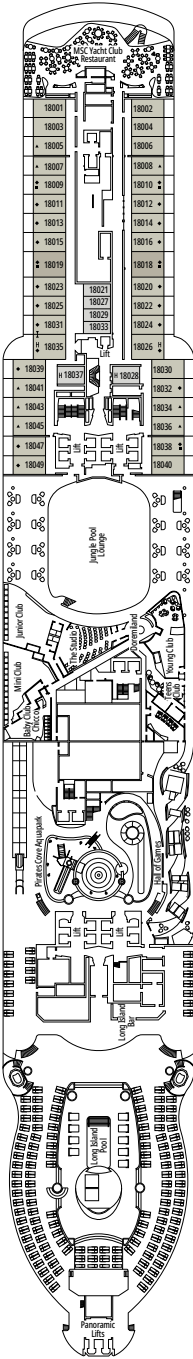

BOULEVARD DU CABARET

BUTCHER'S CUT

DECK 4
FAROL DA BARRA

DECK 5
TORRE DE HÉRCULES

DECK 6
GREEN POINT

DECK 7
NUGGET POINT

DECK 8
OCEAN CAY

BROOKLYN CAFÉ

BRIDGE OF SIGHS

DECK 9
PEGGY'S POINT

DECK 10
CHANIA

DECK 11
SANTA MARTA

DECK 12
START POINT

DECK 13
ROTES KLIFF

DECK 14
SAN JUAN DEL SALVAMENTO

SKY BAR

LONG ISLAND POOL

DECK 15
CAPE BYRON

DECK 16
BOSTON LIGHT

DECK 18
BELL ROCK

DECK 19
LANTERNA DI GENOVA

DECK 20
LA JUMENT