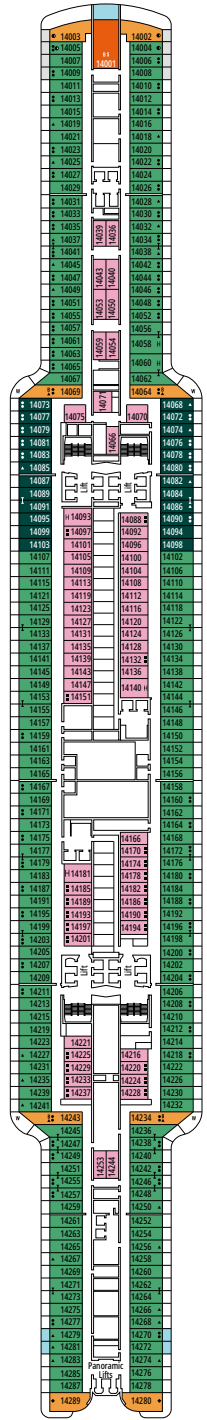

VENCHI 1878 CHOCOLATE BAR

MARKETPLACE BUFFET & RESTAURANT

DECK 4
PHI PHI ISLAND

DECK 5
ILHABELA

DECK 6
IBIZA

DECK 7
MYKONOS

DECK 8
OCEAN CAY

HOLA! TACOS & CANTINA

BRIDGE OF SIGHS

DECK 9
GOZO

DECK 10
TASMANIA

DECK 11
PALAWAN

DECK 12
PORQUEROLLES

DECK 13
COZUMEL

DECK 14
MAUI

MSC SPORTS ARENA

MSC AUREA BAR

DECK 15
OKINAWA

DECK 16
BALI

DECK 18
CAPRI

DECK 19
SIR BANI YAS

DECK 20
PORTUGUESE ISLAND