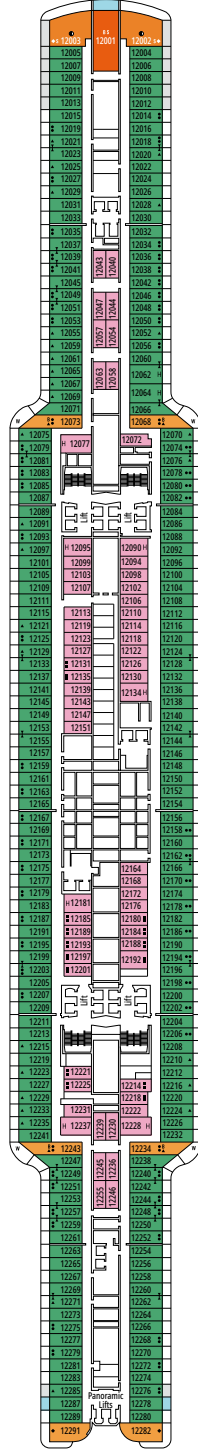

VENCHI 1878 CHOCOLATE BAR

MARKETPLACE BUFFET & RESTAURANT

DECK 4
PHI PHI ISLAND

DECK 5
ILHABELA

DECK 6
IBIZA

DECK 7
MYKONOS

DECK 8
OCEAN CAY

HOLA! TACOS & CANTINA

BRIDGE OF SIGHS

DECK 9
GOZO

DECK 10
TASMANIA

DECK 11
PALAWAN

DECK 12
PORQUEROLLES

DECK 13
COZUMEL

DECK 14
MAUI

MSC SPORTS ARENA

MSC AUREA BAR

DECK 15
OKINAWA

DECK 16
BALI

DECK 18
CAPRI

DECK 19
SIR BANI YAS

DECK 20
PORTUGUESE ISLAND