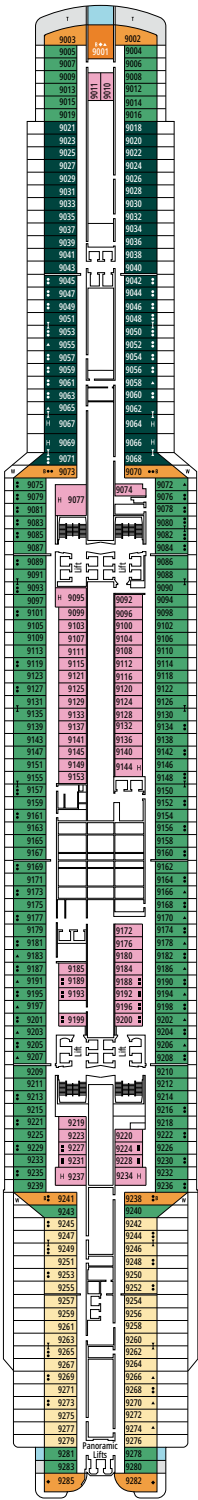

VENCHI 1878 CHOCOLATE BAR

MARKETPLACE BUFFET & RESTAURANT

DECK 4
PHI PHI ISLAND

DECK 5
ILHABELA

DECK 6
IBIZA

DECK 7
MYKONOS

DECK 8
OCEAN CAY

HOLA! TACOS & CANTINA

BRIDGE OF SIGHS

DECK 9
GOZO

DECK 10
TASMANIA

DECK 11
PALAWAN

DECK 12
PORQUEROLLES

DECK 13
COZUMEL

DECK 14
MAUI

MSC SPORTS ARENA

MSC AUREA BAR

DECK 15
OKINAWA

DECK 16
BALI

DECK 18
CAPRI

DECK 19
SIR BANI YAS

DECK 20
PORTUGUESE ISLAND