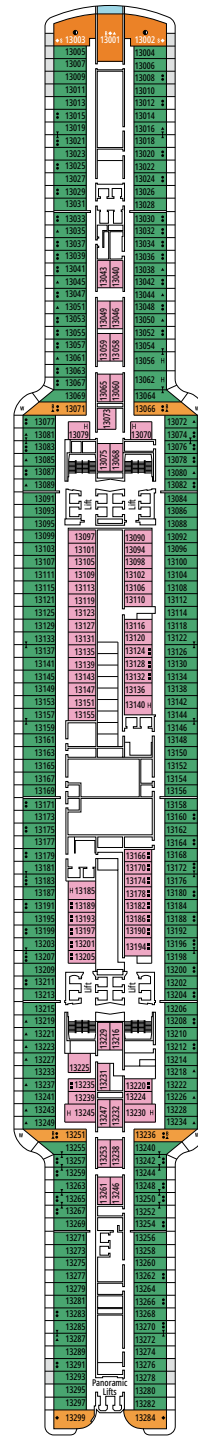

VENCHI 1878 CHOCOLATE BAR

MARKETPLACE BUFFET & RESTAURANT

DECK 4
PHI PHI ISLAND

DECK 5
ILHABELA

DECK 6
IBIZA

DECK 7
MYKONOS

DECK 8
OCEAN CAY

HOLA! TACOS & CANTINA

BRIDGE OF SIGHS

DECK 9
GOZO

DECK 10
TASMANIA

DECK 11
PALAWAN

DECK 12
PORQUEROLLES

DECK 13
COZUMEL

DECK 14
MAUI

MSC SPORTS ARENA

MSC AUREA BAR

DECK 15
OKINAWA

DECK 16
BALI

DECK 18
CAPRI

DECK 19
SIR BANI YAS

DECK 20
PORTUGUESE ISLAND