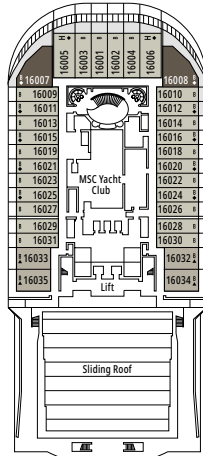

BLACK & WHITE LOUNGE

MSC FORMULA RACER

DECK 9  
MINERVA

DECK 10  
GIUNONE

DECK 11  
IRIDE

DECK 12  
AURORA

DECK 13  
CUPIDO

GALAXY DISCO & RESTAURANT

TOP SAIL LOUNGE

DECK 14  
AFRODITE

DECK 15  
MERCURIO

DECK 16  
URANO

DECK 18  
ELIOS