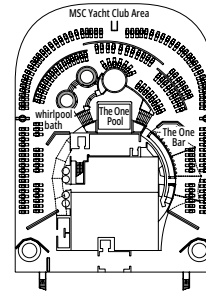

BLACK & WHITE LOUNGE

MSC FORMULA RACER

DECK 9  
MINERVA

DECK 10  
GIUNONE

DECK 11  
IRIDE

DECK 12  
AURORA

DECK 13  
CUPIDO

GALAXY DISCO & RESTAURANT

TOP SAIL LOUNGE

DECK 14  
AFRODITE

DECK 15  
MERCURIO

DECK 16  
URANO

DECK 18  
ELIOS