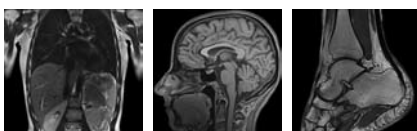

Skyra_consumer_postcard_1.zip (13 MB)

A new MRI as individual as you.

Ask your doctor about the new 3T MRI MAGNETOM Skyra
Now at ABC Imaging Center, Townsville, (000) 000-0000

The image block contains a collage of diverse individuals: a young boy, an elderly woman, a man in a white shirt, a pregnant woman, a young girl with a hula hoop, a woman with white hair, a man in a blue tank top, and a young man. To the right is a large image of the 3T MRI scanner and a vertical MRI scan of a human spine.

Introducing 3T MAGNETOM Skyra

An MRI exam that's personalized to your specific needs

- **Personalized:** Unique technology provides a more personalized exam that can be tailored to your specific needs.
- **Comfortable:** The Open Bore design will help you feel more relaxed — and can accommodate patients up to 550lb/250kg. The shorter magnet also means most exams can be done with your head outside of the system.
- **Fast:** Exclusive technology allows for faster, more efficient exams and less wait time for you.
- **Confident:** A stronger 3T magnet delivers excellent images to help your physician make a more confident diagnosis.