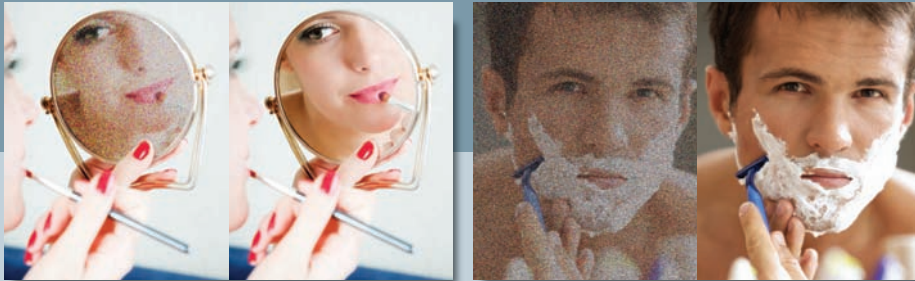

MAGNETOM Skyra Consumer Postcard 9

SIEMENS

There's nothing like direct mail communications! These individual postcards will make your target group aware of your new system.

To download the high resolution print layouts, please go back to the **Print media section / Consumer Postcards** of the Tool Kit Website and click on "high-res."

Skyra_consumer_postcard_9.zip (13.1 MB)

Some situations demand a clear image.

Your MRI is one of them!

Introducing the 3T MAGNETOM Skyra — Now at ABC Imaging Center (000) 000-0000

Ask your doctor about the 3T MAGNETOM Skyra today!

When it comes to MRIs, a **stronger magnet** delivers a **clearer image**. 3T is the **most powerful magnet clinically available**, and our new 3T MAGNETOM Skyra delivers the **high-quality images** your doctor needs for **diagnostic confidence**.

Its advanced technology also provides a **faster, more efficient MRI exam** — and it's **Open Bore design** helps prevent that "closed-in" feeling.

It's the clear choice for you!

Talk to your doctor today about our 3T MAGNETOM Skyra.