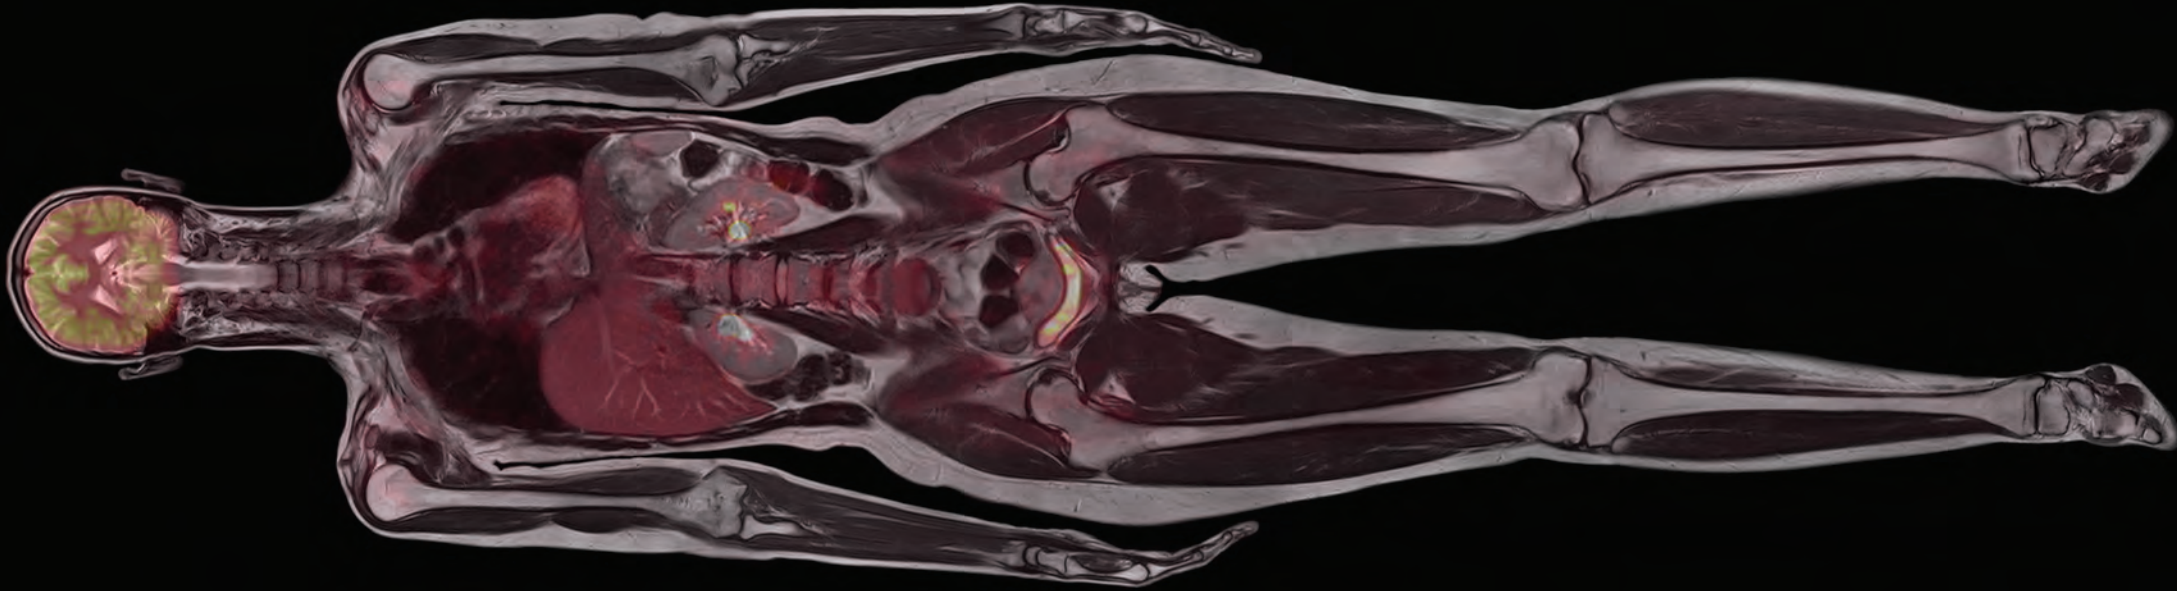

Open your practice to the possibilities of whole-body, simultaneous molecular MR

**Introducing Biograph mMR — MRI and PET in one exam**

Now available at ABC Imaging Center in Townsville | 000.000.0000 | [www.abcimaging.com](http://www.abcimaging.com)

## Think of the possibilities for your practice and patients.

Boost your diagnostic confidence with a simultaneous MRI and PET scan. With the Biograph mMR, whole-body MRI and PET have been fully integrated and precisely aligned. Acquire breathtaking images and insights into the progress of disease. It will give you a more complete picture with a precise alignment of anatomy, function and metabolic activity. Having a more complete picture of your patient's progress, from detection and planning through monitoring and follow-up, is now possible.