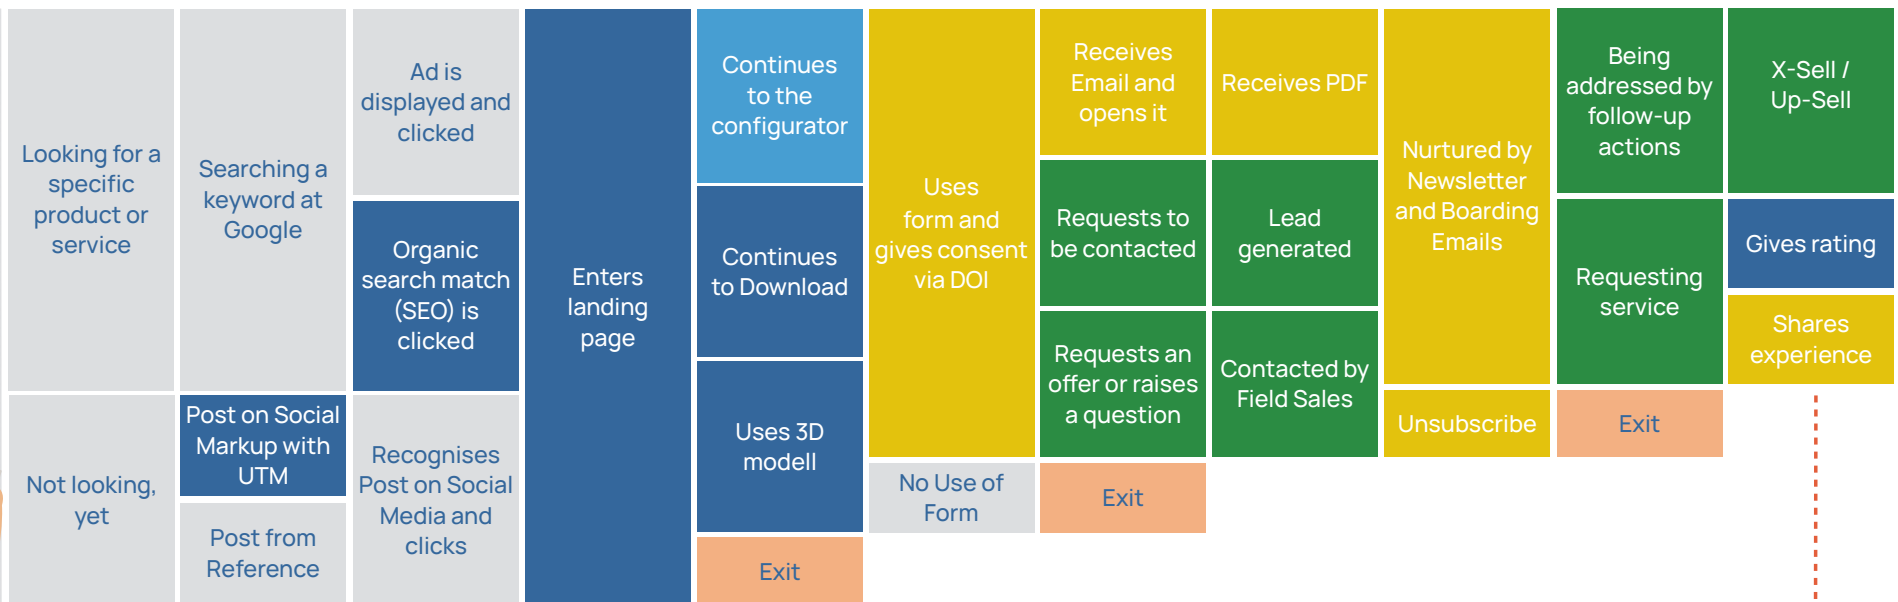

Reinvent B2B Digital Relations

Marketing Automation

Ingo Reinhardt

Qualifizierte Kontakte

Paula's Journey

Search & Social

CMS

CPQ

Marketing Automation

CRM

seemless digital experiences require integrated systems

Paula's Journey