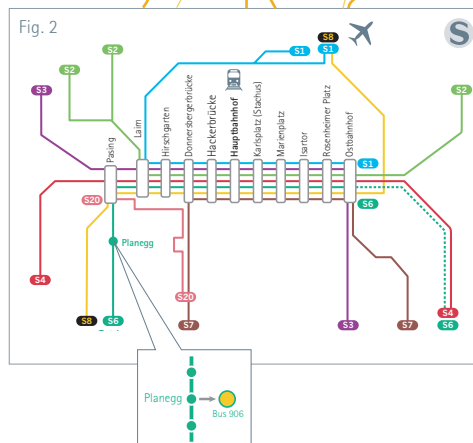

- A96: Take exit Germering-Süd/Unterpfaffenhofen/Krailling
- At the traffic light continue straight ahead towards Unterpfaffenhofen ▶▶

- ▶▶ At the roundabout take the second exit towards Gauting
- At the next roundabout take the third exit towards Gauting
- Continue for approx. 2 km until you reach the intersection
- Turn right towards Pentenried/Gauting/Fronloh
- At the roundabout take the second exit towards Pentenried
- At the next roundabout take the first exit marked "KIM" and turn into Robert-Stirling-Ring
- Take the first right into Justus-von-Liebig-Ring – after approx. 75 m turn left into the driveway of the underground car park where the customer parking facilities are located

By taxi:

Taxi Hashmat:

EOS GmbH has arranged special conditions with the taxi company Hashmat.
Please call: +49-171-369-1257.

By plane:

Munich Airport: Continue by car or taxi (approx. 40 minutes) or take the suburban train (approx. 90 minutes). Take the S1 suburban train towards Ostbahnhof and exit the train at Laim or take the S8 towards Herrsching and exit the train at Hauptbahnhof. Then change to the S6 towards Tutzing and exit the train at Planegg. ▶▶ S

By train:

Arrive at Munich Hauptbahnhof (main station). Continue by car or taxi (approx. 30 minutes) or take the S6 suburban train (approx. 30 minutes) towards Tutzing and exit the train at Planegg. ▶▶ S

Anfahrtsmöglichkeiten:

Mit dem PKW:

Von Lindau kommend:

- A96: Ausfahrt Germering-Süd/Unterpaffenhofen/Krailing nehmen
- biegen Sie links auf die Germeringer Str. ab
- biegen Sie an der nächsten Kreuzung erneut links Richtung Unterpaffenhofen ab ▶▶