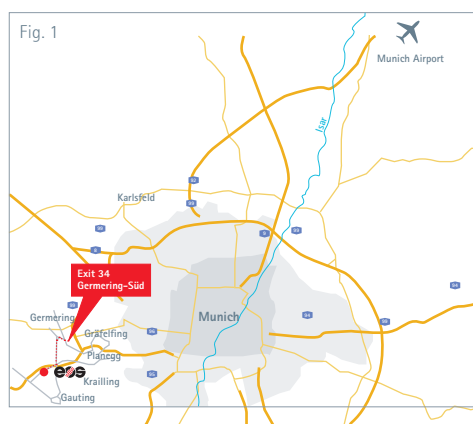

Robert-Stirling-Ring 1
82152 Krailling, Germany
Tel.: +49-89-893-360
E-mail: info@eos.info

! Please note that the reception is located on Justus-von-Liebig-Ring (see figure 3).

Our reception staff will be happy to assist you with any questions you may have about getting here. Please remember to bring a valid photo ID with you.
Tel.: +49-89-893-360

Getting here – options:

By car:

Coming from Lindau:

- → A96: Take exit Germering-Süd/Unterpfaffenhofen/Krailling
- → Turn left onto Germeringer Str.
- → At the next intersection turn left again towards Unterpfaffenhofen ▶▶

Coming from Munich:

- → A96: Take exit Germering-Süd/Unterpfaffenhofen/Krailling
- → At the traffic light continue straight ahead towards Unterpfaffenhofen ▶▶

- ▶▶ At the roundabout take the second exit towards Gauting
- → At the next roundabout take the third exit towards Gauting
- → Continue for approx. 2 km until you reach the intersection
- → Turn right towards Pentenried/Gauting/Fronloh
- → At the roundabout take the second exit towards Pentenried
- → At the next roundabout take the first exit marked "KIM" and turn into Robert-Stirling-Ring
- → Take the first right into Justus-von-Liebig-Ring – after approx. 75 m turn left into the driveway of the underground car park where the customer parking facilities are located

By taxi:

Taxi Hashmat:

EOS GmbH has arranged special conditions with the taxi company Hashmat.
Please call: +49-171-369-1257.

By plane:

Munich Airport: Continue by car or taxi (approx. 40 minutes) or take the suburban train (approx. 90 minutes). Take the S1 suburban train towards Ostbahnhof and exit the train at Laim or take the S8 towards Herrsching and exit the train at Hauptbahnhof. Then change to the S6 towards Tutzing and exit the train at Planegg. ▶▶ S

By train:

Arrive at Munich Hauptbahnhof (main station). Continue by car or taxi (approx. 30 minutes) or take the S6 suburban train (approx. 30 minutes) towards Tutzing and exit the train at Planegg. ▶▶ S

By suburban train:

- ▶▶ Take the S6 towards Tutzing
- → Exit the train at Planegg station
- → Leave the station at the forest side
- → Take bus 906 towards Oberbrunn
- → Exit the bus at the KIM, Konrad-Zuse-Bogen stop and walk to the premises of EOS
- → Follow the small footpath that runs parallel to the main road for approx. 2 min. (see fig. 3)
- → At the end of the footpath turn right into Robert-Stirling-Ring
- → Keep to the right and follow the road until you reach the junction of Robert-Stirling-Ring and Justus-von-Liebig-Ring
- → Turn right into Justus-von-Liebig-Ring
- → The EOS reception area is located in the building on the left

Arrival at the reception

Our reception area provides you with free Wi-Fi service.