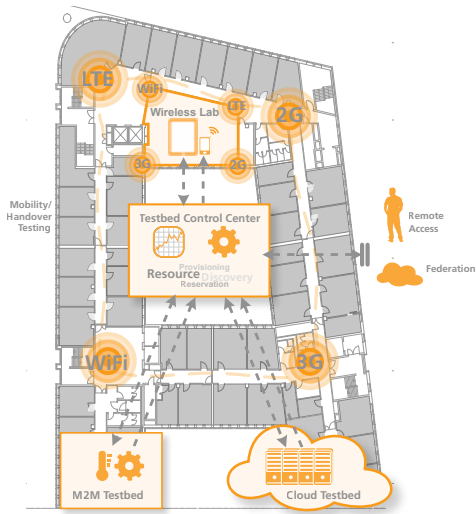

FUSECO Playground

A Comprehensive, Cross-Technology Testbed
for fixed/mobile Broadband, M2M and Cloud
Applications and Technologies

"A Comprehensive, one-stop-shop Testbed for Future Seamless Communication technologies"

The FUSECO Playground is an open and independent laboratory for network operators, equipment manufacturers, application developers, integrators and applied research organizations. It enables hands-on testing and validation of Cloud, M2M, fixed and mobile Broadband applications, systems and protocols.

Our lab unites:

- OpenMTC toolkit – based on the ETSI M2M standards enabling Machine Type Communication systems
- The OpenEPC, a prototype implementation of the Evolved Core from Fraunhofer FOKUS inspired by 3GPP Release 11 enabling mobile broadband applications
- Open Source IMS Core – key technology enabling VoLTE and RCS and next generation communication services
- Advanced tools for testing, monitoring, test control, remote usage and federation with external testbeds