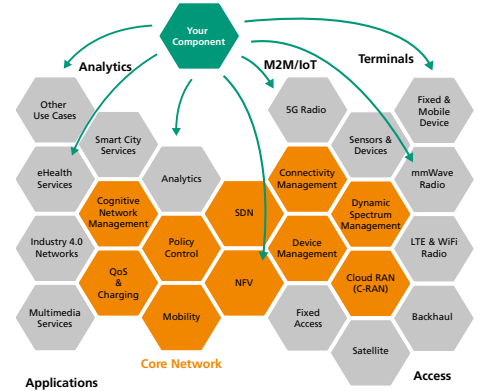

More information about the
5G Playground:
www.5g-playground.org

5G PLAYGROUND: A COMMON TESTBED FOR THE 5G R&D EVOLUTION

The next generation of mobile networks is taking shape now. Aiming to accelerate the network evolution and the adoption of the 5G technology, Fraunhofer FOKUS has set up the 5G Playground.

The 5G Playground is a live R&D testbed where researchers and engineers around the world are able to bring their own prototypes and build together the 5G environment.

It enables the evaluation, validation, interoperability and demonstration in a comprehensive environment, for new ideas, prototypes and solutions.

The playground platform is composed of practical toolkits facilitating the immediate acquisition of relevant results:

- Open5GCore (www.open5gcore.net)
- OpenSDNCore (www.opensdncore.org)
- Open5G-MTC (www.open5gmtc.org)